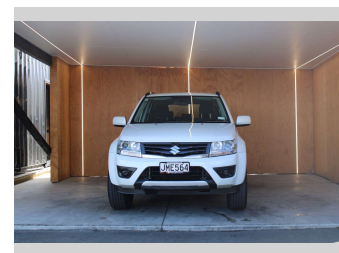

# 2015 Suzuki Grand Vitara 4X4, MANUAL, 18" MAGS

**Purchase Price** **\$16,990**  
Includes GST, Registration & Licensing

Finance may be available on this vehicle. Ask one of our friendly staff for more information.

Body Style  
**5 door, Wagon**

Odometer  
**119,459 km**

Engine  
**2393 cc, Internal Combustion**

Fuel Type  
**Petrol**

Transmission  
**MANUAL**

Wheels  
-

VIN  
**JSAJTDA4V00341396**

Interior  
-