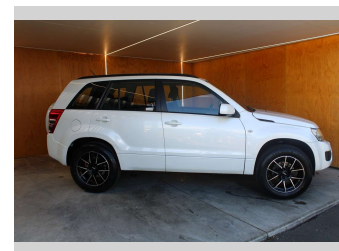

# 2015 Suzuki Grand Vitara 4X4, MANUAL, 18" MAGS

**Purchase Price** **\$16,990**  
Includes GST, Registration & Licensing

Finance may be available on this vehicle. Ask one of our friendly staff for more information.

Body Style  
**5 door, Wagon**

Odometer  
**119,459 km**

Engine  
**2393 cc, Internal Combustion**

Fuel Type  
**Petrol**

Transmission  
**MANUAL**

Wheels  
-

VIN  
**JSAJTDA4V00341396**

Interior  
-