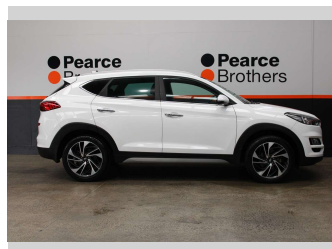

2019 Hyundai Tucson ELITE MPI 2.0L LEATHER

Purchase Price **\$22,990**
Includes GST, Registration & Licensing

Finance may be available on this vehicle. Ask one of our friendly staff for more information.

Body Style
5 door, Wagon

Odometer
90,895 km

Engine
1999 cc, Internal Combustion

Fuel Type
Petrol

Transmission
Automatic

Wheels
-

VIN
TMAJ3813MLJ946424

Interior
-