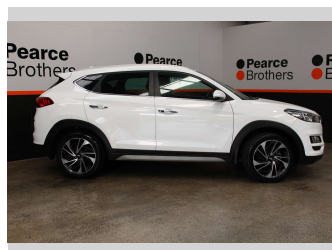

2019 Hyundai Tucson ELITE MPI 2.0L LEATHER

Purchase Price **\$22,990**
Includes GST, Registration & Licensing

Finance may be available on this vehicle. Ask one of our friendly staff for more information.

Body Style
5 door, Wagon

Odometer
90,895 km

Engine
1999 cc, Internal Combustion

Fuel Type
Petrol

Transmission
Automatic

Wheels
-

VIN
TMAJ3813MLJ946424

Interior
-