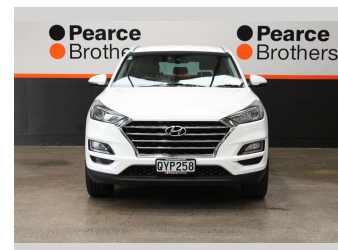

2019 Hyundai Tucson ELITE MPI 2.0L LEATHER

Purchase Price **\$22,990**
Includes GST, Registration & Licensing

Finance may be available on this vehicle. Ask one of our friendly staff for more information.

Body Style
5 door, Wagon

Odometer
90,895 km

Engine
1999 cc, Internal Combustion

Fuel Type
Petrol

Transmission
Automatic

Wheels
-

VIN
TMAJ3813MLJ946424

Interior
-