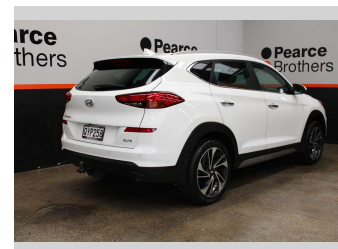

2019 Hyundai Tucson ELITE MPI 2.0L LEATHER

Purchase Price **\$22,990**
Includes GST, Registration & Licensing

Finance may be available on this vehicle. Ask one of our friendly staff for more information.

Body Style
5 door, Wagon

Odometer
90,895 km

Engine
1999 cc, Internal Combustion

Fuel Type
Petrol

Transmission
Automatic

Wheels
-

VIN
TMAJ3813MLJ946424

Interior
-