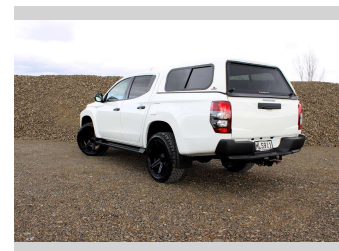

2019 Mitsubishi Triton GLXR CANOPY AUTO 4X2

Purchase Price **\$27,990**
Includes GST, Registration & Licensing

Finance may be available on this vehicle. Ask one of our friendly staff for more information.

UDC
New Zealand's Finance Company
MARAC
MEANS FINANCE

Gain peace of mind with Mechanical Breakdown Insurance. **Ask us how.**

autosure
INSURANCE

Top features
None Listed

Body Style
4 door, Ute

Odometer
103,174 km