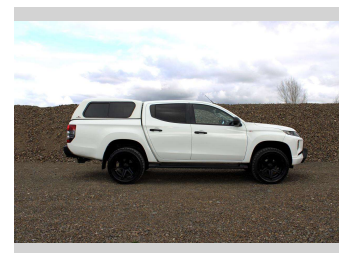

2019 Mitsubishi Triton GLXR CANOPY AUTO 4X2

Purchase Price **\$27,990**
Includes GST, Registration & Licensing

Finance may be available on this vehicle. Ask one of our friendly staff for more information.

UDC
New Zealand's Finance Company
MARAC
MEANS FINANCE

Gain peace of mind with Mechanical Breakdown Insurance. **Ask us how.**

autosure
INSURANCE

Top features
None Listed

Body Style
4 door, Ute

Odometer
103,174 km