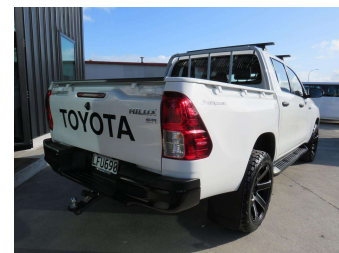

# 2018 Toyota Hilux SR, NEW 20" MAGS

**Purchase Price** **\$25,995**  
Includes GST, Registration & Licensing

Finance may be available on this vehicle. Ask one of our friendly staff for more information.

<b>Body Style</b>	<b>4 door, Ute</b>	<b>Reg No.</b>	<b>LFU690</b>
<b>Odometer</b>	<b>179,604 km</b>	<b>Ext Colour</b>	<b>white</b>
<b>Engine</b>	<b>2755 cc, In-Line</b>	<b>History</b>	<b>NZ New, 2 owners</b>
<b>Fuel Type</b>	<b>Diesel</b>	<b>Seats</b>	<b>5 seats, Fabric</b>
<b>Transmission</b>	<b>Automatic, 2WD</b>	<b>CO2 Emissions</b>	-
<b>Wheels</b>	-	<b>Energy Economy</b>	-
<b>VIN</b>	<b>MR0JA3DD500343579</b>		
<b>Interior</b>	<b>Black</b>		
<b>Safety</b>	-		
		<b>Stock ID: 33095</b>	