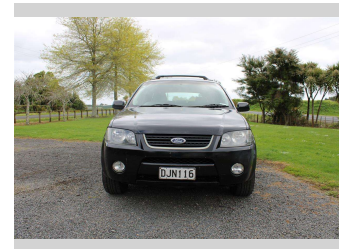

2006 Ford Territory SY TERRITORY TX RWD

Purchase Price **\$3,990**
Includes GST, Registration & Licensing

Finance may be available on this vehicle. Ask one of our friendly staff for more information.

UDC
New Zealand's Finance Company
MARAC
MEANS FINANCE

Gain peace of mind with Mechanical Breakdown Insurance. **Ask us how.**

autosure
INSURANCE

Top features
None Listed

Body Style
SUV

Odometer
320,333 km

Engine
3984 cc, Internal Combustion

Fuel Type
Petrol

Transmission
Automatic, Rear Wheel

Wheels
-

VIN
6FPAAAJGAT5E39135

Interior
-

Safety
-

Reg No.
DJN116

Ext Colour
Black

History
NZ New

Seats
7 seats