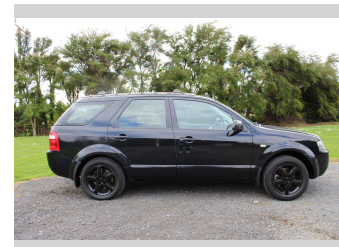

2006 Ford Territory SY TERRITORY TX RWD

Purchase Price **\$3,990**
Includes GST, Registration & Licensing

Finance may be available on this vehicle. Ask one of our friendly staff for more information.

UDC
New Zealand's Finance Company
MARAC
MEANS FINANCE

Gain peace of mind with Mechanical Breakdown Insurance. **Ask us how.**

autosure
INSURANCE

Top features
None Listed

Body Style
SUV

Odometer
320,333 km

Engine
3984 cc, Internal Combustion

Fuel Type
Petrol

Transmission
Automatic, Rear Wheel

Wheels
-

VIN
6FPAAAJGAT5E39135

Interior
-

Safety
-

Reg No.
DJN116

Ext Colour
Black

History
NZ New

Seats
7 seats