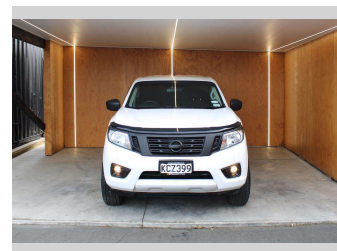

2016 Nissan Navara RX 2WD 2.3D D/C MANUAL

Purchase Price **\$20,990**
Includes GST, Registration & Licensing

Finance may be available on this vehicle. Ask one of our friendly staff for more information.

Gain peace of mind with Mechanical Breakdown Insurance. **Ask us how.**

Top features
None Listed

Body Style
4 door, Ute

Odometer
188,980 km

Engine
2298 cc, Internal Combustion

Fuel Type
Diesel

Transmission
MANUAL