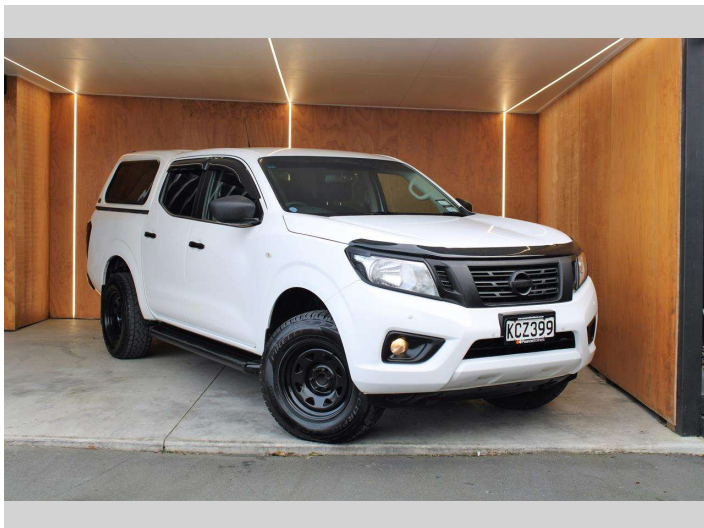

2016 Nissan Navara RX 2WD 2.3D D/C MANUAL

Purchase Price **\$20,990**
Includes GST, Registration & Licensing

Finance may be available on this vehicle. Ask one of our friendly staff for more information.

Gain peace of mind with Mechanical Breakdown Insurance. **Ask us how.**

Top features
None Listed

Body Style
4 door, Ute

Odometer
188,980 km

Engine
2298 cc, Internal Combustion

Fuel Type
Diesel

Transmission
MANUAL

Wheels
-

VIN
MNTCB2D23A0004004

Interior
-

Safety
-

Reg No.
KCZ399

Ext Colour
White

History
NZ New

Seats
5 seats