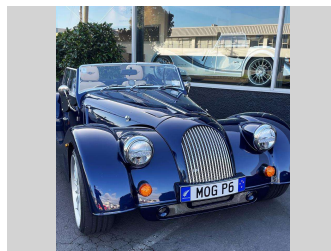

2020 Morgan Plus six NZ NEW ROADSTER

Purchase Price **\$185,000**
Includes GST, Registration & Licensing

Finance may be available on this vehicle. Ask one of our friendly staff for more information.

Gain peace of mind with Mechanical Breakdown Insurance. **Ask us how.**

Top features
None Listed

Body Style
2 door, Coupe

Odometer
11,600 km

Engine
2998 cc, In-Line

Fuel Type
Petrol

Transmission
Auto Tiptronic

Wheels
-

VIN
SA9LP58AEKP004131

Interior
-

Safety
-

Reg No.
MOGP6

Ext Colour
Blue

History
NZ New

Seats
2 seats

CO2 Emissions
-

Energy Economy
-