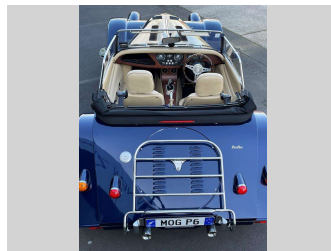

2020 Morgan Plus six NZ NEW ROADSTER

Purchase Price **$185,000**
Includes GST, Registration & Licensing

Finance may be available on this vehicle. Ask one of our friendly staff for more information.

Gain peace of mind with Mechanical Breakdown Insurance. **Ask us how.**

Top features
None Listed

Body Style
2 door, Coupe

Odometer
11,600 km

Engine
2998 cc, In-Line

Fuel Type
Petrol

Transmission
Auto Tiptronic

Wheels
-

VIN
SA9LP58AEKP004131

Interior
-

Safety
-

Reg No.
MOGP6

Ext Colour
Blue

History
NZ New

Seats
2 seats

CO2 Emissions
-

Energy Economy
-

Stock ID: 32467

Pearce Brothers | Phone 0800 080 061 | Email adam@pearcebrothers.co.nz
103 Great South Road, Papatoetoe, Auckland 2113, New Zealand
www.pearcebrothers.co.nz

4.69 | 420 reviews