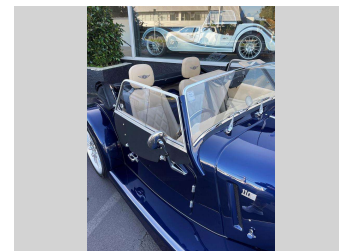

2020 Morgan Plus six NZ NEW ROADSTER

Purchase Price **\$185,000**
Includes GST, Registration & Licensing

Finance may be available on this vehicle. Ask one of our friendly staff for more information.

Gain peace of mind with Mechanical Breakdown Insurance. **Ask us how.**

Top features
None Listed

Body Style
2 door, Coupe

Odometer
11,600 km

Engine
2998 cc, In-Line

Fuel Type
Petrol

Transmission
Auto Tiptronic

Wheels
-

VIN
SA9LP58AEKP004131

Interior
-

Safety
-

Reg No.
MOGP6

Ext Colour
Blue

History
NZ New

Seats
2 seats

CO2 Emissions
-

Energy Economy
-