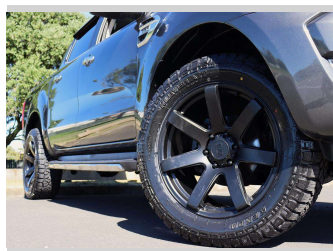

2016 Ford Ranger XLT DOUBLE CAB W/S A

Purchase Price **\$39,975**
Includes GST, Registration & Licensing

Finance may be available on this vehicle. Ask one of our friendly staff for more information.

Gain peace of mind with Mechanical Breakdown Insurance. **Ask us how.**

Interior
 Charcoal, Cloth

Safety

Based on 2023 VSRR rating

Reg No.
 KEZ685

Ext Colour
 Grey

History
 NZ New, 7 owners

Seats
 5 seats, Fabric

CO2 Emissions
 ★★☆☆☆☆
 248 grams/km