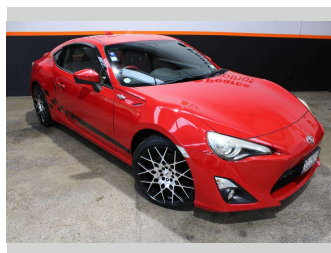

2012 Toyota 86 GT COUPE, 18" ORBIT MAGS

Purchase Price **\$17,990**
Includes GST, Registration & Licensing

Finance may be available on this vehicle. Ask one of our friendly staff for more information.

Gain peace of mind with Mechanical Breakdown Insurance. **Ask us how.**

Body Style
Coupe

Odometer
116,834 km

Engine
1998 cc, Internal Combustion

Fuel Type
Petrol

Transmission
Automatic

Wheels
-

VIN
7AT0H65RX2302XXXX

Interior
-

Safety

Based on 2023 VSRR rating

Reg No.
QDJ501

Ext Colour
Red

History
Ex-Overseas

Seats
4 seats

CO2 Emissions
★★★★☆
206 grams/km

Energy Economy
★☆☆☆☆
Annual fuel cost of \$3,490
8.9L per 100km