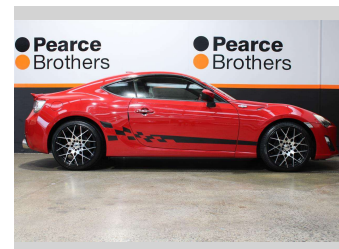

2012 Toyota 86 GT COUPE, 18" ORBIT MAGS

Purchase Price **\$17,990**
Includes GST, Registration & Licensing

Finance may be available on this vehicle. Ask one of our friendly staff for more information.

Gain peace of mind with Mechanical Breakdown Insurance. **Ask us how.**

Body Style
Coupe

Odometer
116,834 km

Engine
1998 cc, Internal Combustion

Fuel Type
Petrol

Transmission
Automatic

Wheels
-

VIN
7AT0H65RX2302XXXX

Interior
-