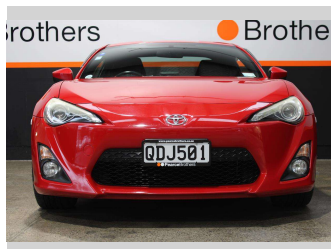

2012 Toyota 86 GT COUPE, 18" ORBIT MAGS

Purchase Price **\$17,990**
Includes GST, Registration & Licensing

Finance may be available on this vehicle. Ask one of our friendly staff for more information.

Gain peace of mind with Mechanical Breakdown Insurance. **Ask us how.**

Body Style
Coupe

Odometer
116,834 km

Engine
1998 cc, Internal Combustion

Fuel Type
Petrol

Transmission
Automatic

Wheels
-

VIN
7AT0H65RX2302XXXX

Interior
-