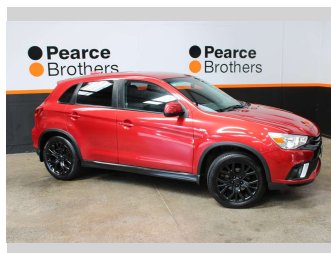

# 2019 Mitsubishi Asx XLS 2.0P NZ NEW

**Purchase Price** **\$16,990**  
Includes GST, Registration & Licensing

Finance may be available on this vehicle. Ask one of our friendly staff for more information.

Body Style  
**5 door, Wagon**

Odometer  
**117,769 km**

Engine  
**1998 cc, Internal Combustion**

Fuel Type  
**Petrol**

Transmission  
**CVT**

Wheels  
-

VIN  
**JMFXTGA2WКУ008109**

Interior  
-