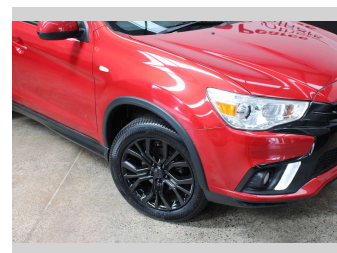

# 2019 Mitsubishi Asx XLS 2.0P NZ NEW

**Purchase Price** **\$16,990**  
Includes GST, Registration & Licensing

Finance may be available on this vehicle. Ask one of our friendly staff for more information.