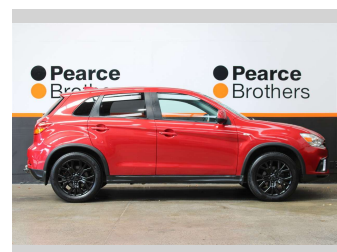

# 2019 Mitsubishi Asx XLS 2.0P NZ NEW

**Purchase Price** **\$16,990**  
Includes GST, Registration & Licensing

Finance may be available on this vehicle. Ask one of our friendly staff for more information.

Body Style  
**5 door, Wagon**

Odometer  
**117,769 km**

Engine  
**1998 cc, Internal Combustion**

Fuel Type  
**Petrol**

Transmission  
**CVT**

Wheels  
-

VIN  
**JMFXTGA2WКУ008109**

Interior  
-