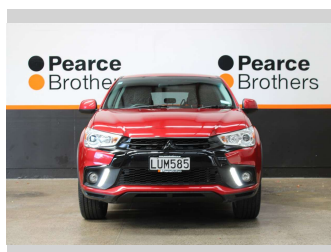

# 2019 Mitsubishi Asx XLS 2.0P NZ NEW

**Purchase Price** **\$16,990**  
Includes GST, Registration & Licensing

Finance may be available on this vehicle. Ask one of our friendly staff for more information.

Body Style  
**5 door, Wagon**

Odometer  
**117,769 km**

Engine  
**1998 cc, Internal Combustion**

Fuel Type  
**Petrol**

Transmission  
**CVT**

Wheels  
-

VIN  
**JMFXTGA2WКУ008109**

Interior  
-