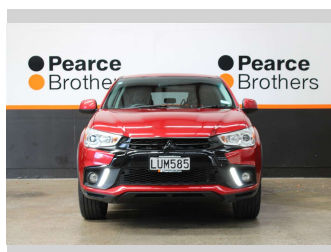

# 2019 Mitsubishi Asx XLS 2.0P NZ NEW

**Purchase Price** **\$15,990**  
Includes GST, Registration & Licensing

Finance may be available on this vehicle. Ask one of our friendly staff for more information.

Body Style  
**5 door, Wagon**

Odometer  
**117,769 km**

Engine  
**1998 cc, Internal Combustion**

Fuel Type  
**Petrol**

Transmission  
**CVT**

Wheels  
-

VIN  
**JMFXTGA2WКУ008109**

Interior  
-