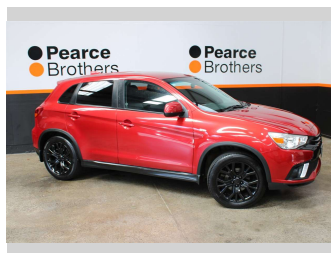

# 2019 Mitsubishi Asx XLS 2.0P NZ NEW

**Purchase Price** **\$15,990**  
Includes GST, Registration & Licensing

Finance may be available on this vehicle. Ask one of our friendly staff for more information.

Body Style  
**5 door, Wagon**

Odometer  
**117,769 km**

Engine  
**1998 cc, Internal Combustion**

Fuel Type  
**Petrol**

Transmission  
**CVT**

Wheels  
-

VIN  
**JMFXTGA2WКУ008109**

Interior  
-