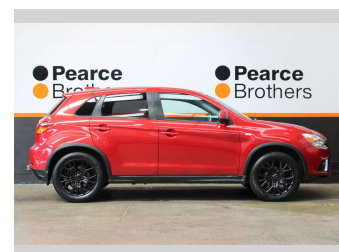

# 2019 Mitsubishi Asx XLS 2.0P NZ NEW

**Purchase Price** **\$15,990**  
Includes GST, Registration & Licensing

Finance may be available on this vehicle. Ask one of our friendly staff for more information.

Body Style  
**5 door, Wagon**

Odometer  
**117,769 km**

Engine  
**1998 cc, Internal Combustion**

Fuel Type  
**Petrol**

Transmission  
**CVT**

Wheels  
-

VIN  
**JMFXTGA2WКУ008109**

Interior  
-