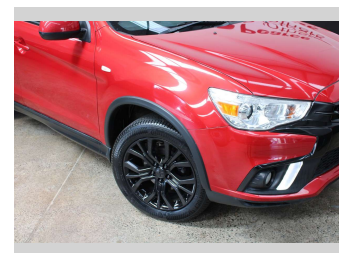

# 2019 Mitsubishi Asx XLS 2.0P NZ NEW

**Purchase Price** **\$15,990**  
Includes GST, Registration & Licensing

Finance may be available on this vehicle. Ask one of our friendly staff for more information.