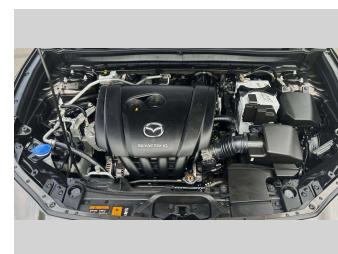

2020 Mazda CX-30 NZ NEW GSX 2.0 PETROL

Purchase Price **\$24,975**
Includes GST, Registration & Licensing

Finance may be available on this vehicle. Ask one of our friendly staff for more information.

Gain peace of mind with Mechanical Breakdown Insurance. **Ask us how.**

Top features
None Listed

Body Style
5 door, SUV

Odometer
76,046 km

Engine
1998 cc, In-Line

Fuel Type
Petrol

Transmission
Automatic

Wheels
-

VIN
MM0DM2W7A0W100363

Interior
-

Safety

Based on 2019 ANCAP rating for 20+ models

Reg No.
MTJ219

Ext Colour
Grey

History
NZ New

Seats
5 seats

CO2 Emissions
★★★★☆
169 grams/km