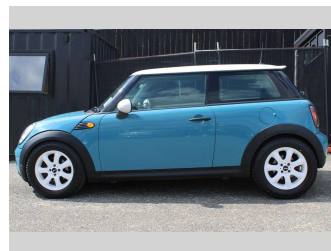

2009 Mini COOPER MANUAL

Purchase Price **\$6,990**
Includes GST, Registration & Licensing

Finance may be available on this vehicle. Ask one of our friendly staff for more information.

Gain peace of mind with Mechanical Breakdown Insurance. **Ask us how.**

Top features
None Listed

Body Style
2 door, Hatchback

Odometer
225,138 km

Engine
1598 cc, Internal Combustion

Fuel Type
Diesel

Transmission
MANUAL

Wheels
-

VIN
WMWVG32070TX56223

Interior
-

Safety
-

Reg No.
FEC724

Ext Colour
Blue

History
NZ New

Seats
4 seats

CO2 Emissions
-

Energy Economy
-