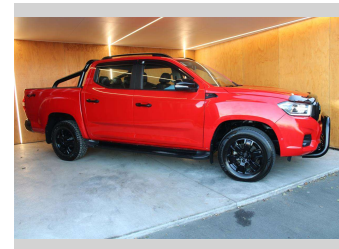

# 2018 LDV T60 LUXURY 4WD 2.8DT AUTO

**Purchase Price**  
Includes GST, Registration & Licensing

Body Style  
**4 door, Ute**

Odometer  
**56,600 km**

Engine  
**2776 cc, Internal Combustion**

Fuel Type  
**Diesel**

Transmission  
**Automatic, 4WD**

Wheels  
-

VIN  
**LSFAM11A2HA104218**

Interior  
-