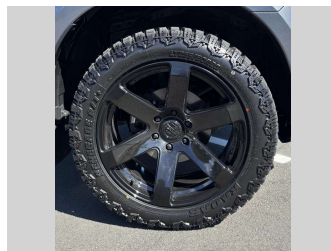

2022 Isuzu D-Max LS-T DC 3.0D/4WD/6AT

Purchase Price **POA**
Includes GST, Registration & Licensing

Finance may be available on this vehicle. Ask one of our friendly staff for more information.

Gain peace of mind with Mechanical Breakdown Insurance. **Ask us how.**

Top features
None Listed

Body Style
4 door, Ute

Odometer
85,278 km

Engine
2999 cc, In-Line

Fuel Type
Diesel

Transmission
Automatic

Wheels
-

VIN
MPATFS40JNT003520

Interior
-

Safety
-

Reg No.
NZM476

Ext Colour
Grey

History
NZ New, 3 owners

Seats
5 seats

CO2 Emissions
-

Energy Economy
-

Stock ID: 34853

Pearce Brothers | Phone 09 2777 335 | Email natalia@pearcebrothers.co.nz
122 Great South Road, Papatoetoe, Auckland 2025, New Zealand
www.pearcebrothers.co.nz

★★★★★
4.70 | 1241 reviews