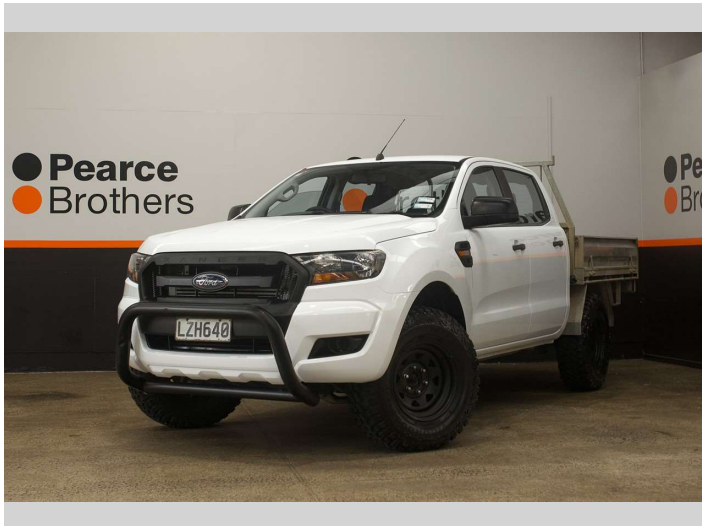

2019 Ford Ranger XL, 4X4, FLATDECK

Purchase Price **\$31,990**
Includes GST, Registration & Licensing

Finance may be available on this vehicle. Ask one of our friendly staff for more information.

Gain peace of mind with Mechanical Breakdown Insurance. **Ask us how.**

Body Style
4 door, Ute

Odometer
88,352 km

Engine
3198 cc, Internal Combustion

Fuel Type
Diesel

Transmission
MANUAL

Wheels
-

VIN
MPBUMEF50JX175246

Interior
-

Safety
-

Reg No.
LZH640

Ext Colour
White

History
NZ New

Seats
5 seats

CO2 Emissions
-

Energy Economy
-

Stock ID: 27617