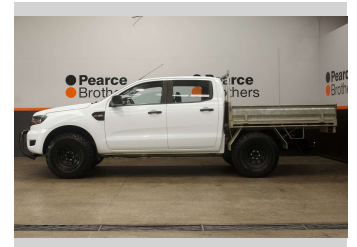

2019 Ford Ranger XL, 4X4, FLATDECK

Purchase Price **\$31,990**
Includes GST, Registration & Licensing

Finance may be available on this vehicle. Ask one of our friendly staff for more information.

Gain peace of mind with Mechanical Breakdown Insurance. **Ask us how.**

Body Style
4 door, Ute

Odometer
88,352 km

Engine
3198 cc, Internal Combustion

Fuel Type
Diesel

Transmission
MANUAL

Wheels
-

VIN
MPBUMEF50JX175246

Interior
-