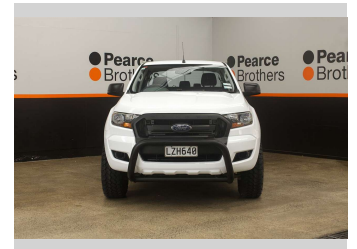

2019 Ford Ranger XL, 4X4, FLATDECK

Purchase Price **\$31,990**
Includes GST, Registration & Licensing

Finance may be available on this vehicle. Ask one of our friendly staff for more information.

Gain peace of mind with Mechanical Breakdown Insurance. **Ask us how.**

Body Style
4 door, Ute

Odometer
88,352 km

Engine
3198 cc, Internal Combustion

Fuel Type
Diesel

Transmission
MANUAL

Wheels
-

VIN
MPBUMEF50JX175246

Interior
-

Safety
-

Reg No.
LZH640

Ext Colour
White

History
NZ New

Seats
5 seats

CO2 Emissions
-

Energy Economy
-

Stock ID: 27617