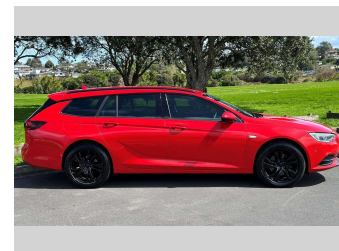

# 2019 Holden Commodore LT WAGON 2.0 TURBO

**Purchase Price** **\$19,975**  
Includes GST, Registration & Licensing

Finance may be available on this vehicle. Ask one of our friendly staff for more information.

Gain peace of mind with Mechanical Breakdown Insurance. **Ask us how.**

**Top features**  
None Listed

Body Style  
**5 door, Station Wagon**

Odometer  
**60,322 km**

Engine  
**1956 cc, In-Line**

Fuel Type  
**Diesel**