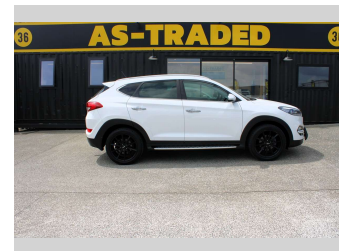

2016 Hyundai Tucson 2.0 CRDI ELITE 2.0D

Purchase Price **\$15,990**
Includes GST, Registration & Licensing

Finance may be available on this vehicle. Ask one of our friendly staff for more information.

Gain peace of mind with Mechanical Breakdown Insurance. **Ask us how.**

Top features
None Listed

Body Style
5 door, SUV

Odometer
160,000 km

Engine
1995 cc, Internal Combustion

Fuel Type
Diesel

Transmission
Automatic

Wheels
-

VIN
TMAJ381ASHJ15XXXX