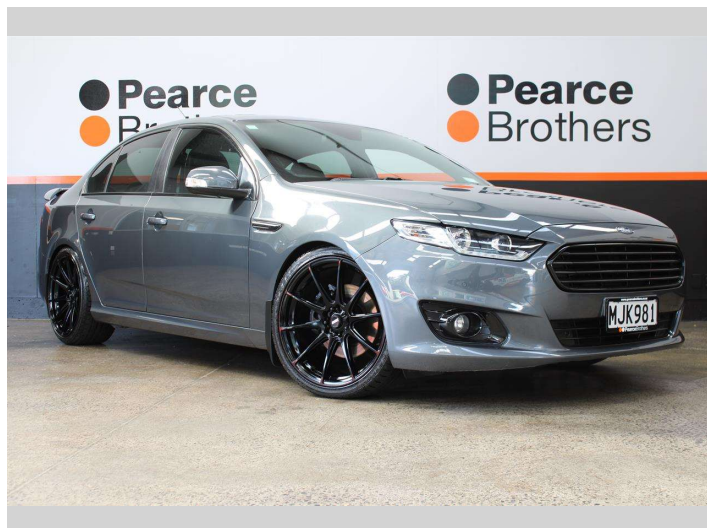

# 2016 Ford Falcon G6E TURBO FG X, LWRD ON 20"

**Purchase Price** **\$33,990**  
Includes GST, Registration & Licensing

Finance may be available on this vehicle. Ask one of our friendly staff for more information.

Body Style  
**4 door, Sedan**

Odometer  
**101,860 km**

Engine  
**3984 cc, Internal Combustion**

Fuel Type  
**Petrol**

Transmission  
**Automatic**

Wheels  
-

VIN  
**6FPAAAJGSWFJ8ZZZ**

Interior  
-