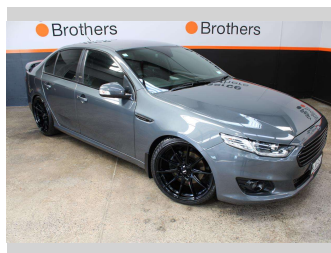

# 2016 Ford Falcon G6E TURBO FG X, LWRD ON 20"

**Purchase Price** **\$33,990**  
Includes GST, Registration & Licensing

Finance may be available on this vehicle. Ask one of our friendly staff for more information.

Body Style  
**4 door, Sedan**

Odometer  
**101,860 km**

Engine  
**3984 cc, Internal Combustion**

Fuel Type  
**Petrol**

Transmission  
**Automatic**

Wheels  
-

VIN  
**6FPAAAJGSWFJ8ZZZ**

Interior  
-