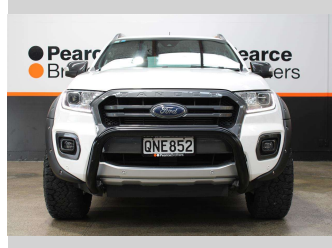

2020 Ford Ranger WILDTRAK PX3 4WD

Purchase Price **\$42,990**
Includes GST, Registration & Licensing

Finance may be available on this vehicle. Ask one of our friendly staff for more information.

Gain peace of mind with Mechanical Breakdown Insurance. **Ask us how.**

Body Style
4 door, Ute

Odometer
136,268 km

Engine
1996 cc, Internal Combustion

Fuel Type
Diesel

Transmission
Automatic

Wheels
-

VIN
MPBUMFF60KX261169

Interior
-

Safety
-

Reg No.
QNE852

Ext Colour
White

History
NZ New

Seats
5 seats

CO2 Emissions
-

Energy Economy
-

Stock ID: 25862