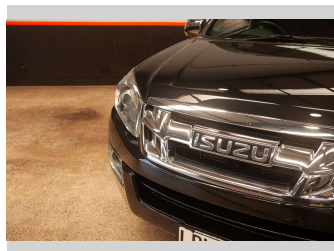

2015 Isuzu D-Max LS, 4X4, CANOPY, 20" MAGS

Purchase Price **\$24,990**
Includes GST, Registration & Licensing

Finance may be available on this vehicle. Ask one of our friendly staff for more information.

Body Style
4 door, Ute

Odometer
192,117 km

Engine
2999 cc, Internal Combustion

Fuel Type
Diesel

Transmission
MANUAL

Wheels
-

VIN
MPATFS85JFT007632

Interior
-

Safety
-

Reg No.
LPN568

Ext Colour
Black

History
NZ New

Seats
5 seats

CO2 Emissions
-

Energy Economy
-

Stock ID: 28151