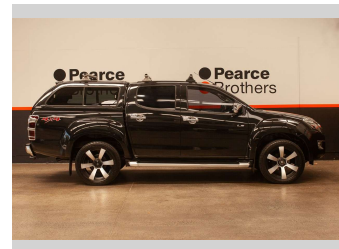

2015 Isuzu D-Max LS, 4X4, CANOPY, 20" MAGS

Purchase Price **\$24,990**
Includes GST, Registration & Licensing

Finance may be available on this vehicle. Ask one of our friendly staff for more information.

Body Style
4 door, Ute

Odometer
192,117 km

Engine
2999 cc, Internal Combustion

Fuel Type
Diesel

Transmission
MANUAL

Wheels
-

VIN
MPATFS85JFT007632

Interior
-

Safety
-

Reg No.
LPN568

Ext Colour
Black

History
NZ New

Seats
5 seats

CO2 Emissions
-

Energy Economy
-

Stock ID: 28151