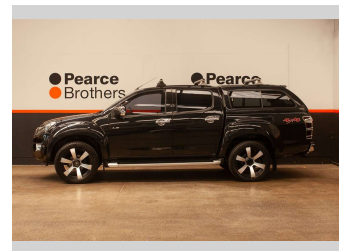

2015 Isuzu D-Max LS, 4X4, CANOPY, 20" MAGS

Purchase Price **\$24,990**
Includes GST, Registration & Licensing

Finance may be available on this vehicle. Ask one of our friendly staff for more information.

Body Style
4 door, Ute

Odometer
192,117 km

Engine
2999 cc, Internal Combustion

Fuel Type
Diesel

Transmission
MANUAL

Wheels
-

VIN
MPATFS85JFT007632

Interior
-

Safety
-

Reg No.
LPN568

Ext Colour
Black

History
NZ New

Seats
5 seats

CO2 Emissions
-

Energy Economy
-

Stock ID: 28151