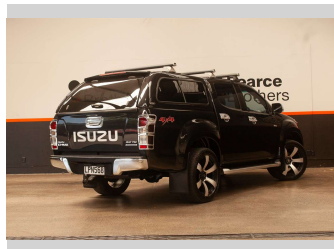

2015 Isuzu D-Max LS, 4X4, CANOPY, 20" MAGS

Purchase Price **\$24,990**
Includes GST, Registration & Licensing

Finance may be available on this vehicle. Ask one of our friendly staff for more information.

Body Style
4 door, Ute

Odometer
192,117 km

Engine
2999 cc, Internal Combustion

Fuel Type
Diesel

Transmission
MANUAL

Wheels
-

VIN
MPATFS85JFT007632

Interior
-

Safety
-

Reg No.
LPN568

Ext Colour
Black

History
NZ New

Seats
5 seats

CO2 Emissions
-

Energy Economy
-

Stock ID: 28151