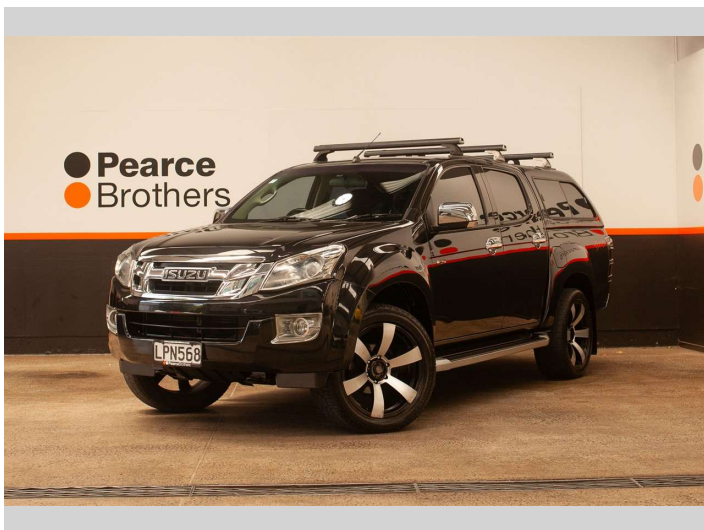

2015 Isuzu D-Max LS, 4X4, CANOPY, 20" MAGS

Purchase Price **\$24,990**
Includes GST, Registration & Licensing

Finance may be available on this vehicle. Ask one of our friendly staff for more information.

UDC
New Zealand's Finance Company
MARAC
MEANS FINANCE

Gain peace of mind with Mechanical Breakdown Insurance. **Ask us how.**

autosure
INSURANCE

- Top features**
- » 4WD
 - » 4WD/4x4
 - » Adjustable 4X4
 - » Air Bag(s)
 - » Air Conditioning
 - » Alloys
 - » Alloys
 - » Bluetooth
 - » Canopy
 - » Car Stereo
 - » Central Locking
 - » Central Locking
 - » Cruise Control
 - » Cruise Control
 - » Electric Mirrors
 - » Electric Mirrors
 - » Electric Windows
 - » Manual

Body Style
4 door, Ute

Odometer
192,117 km

Engine
2999 cc, Internal Combustion

Fuel Type
Diesel

Transmission
MANUAL

Wheels
-

VIN
MPATFS85JFT007632

Interior
-

Safety
-

Reg No.
LPN568

Ext Colour
Black

History
NZ New

Seats
5 seats

CO2 Emissions
-

Energy Economy
-

Stock ID: 28151