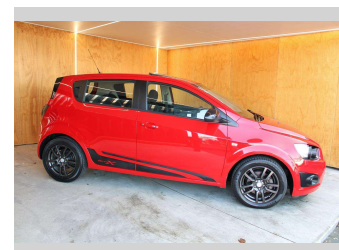

2016 Holden BARINA X NZ NEW Limited edition

Purchase Price **\$9,990**
Includes GST, Registration & Licensing

Finance may be available on this vehicle. Ask one of our friendly staff for more information.

Gain peace of mind with Mechanical Breakdown Insurance. **Ask us how.**

Top features
None Listed

Body Style
4 door, Hatchback

Odometer
78,627 km

Engine
1598 cc, Internal Combustion

Fuel Type
Petrol

Transmission
Automatic