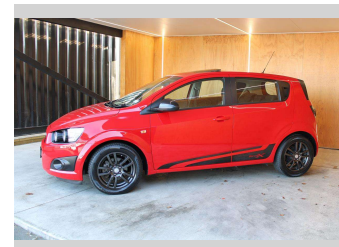

2016 Holden BARINA X NZ NEW Limited edition

Purchase Price **\$9,990**
Includes GST, Registration & Licensing

Finance may be available on this vehicle. Ask one of our friendly staff for more information.

Gain peace of mind with Mechanical Breakdown Insurance. **Ask us how.**

Top features
None Listed

Body Style
4 door, Hatchback

Odometer
78,627 km

Engine
1598 cc, Internal Combustion

Fuel Type
Petrol

Transmission
Automatic