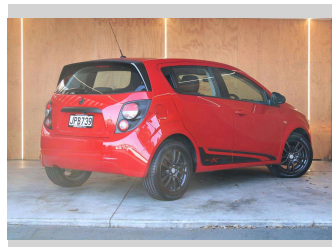

2016 Holden BARINA X NZ NEW Limited edition

Purchase Price **\$9,990**
Includes GST, Registration & Licensing

Finance may be available on this vehicle. Ask one of our friendly staff for more information.

Gain peace of mind with Mechanical Breakdown Insurance. **Ask us how.**

Top features
None Listed

Body Style
4 door, Hatchback

Odometer
78,627 km

Engine
1598 cc, Internal Combustion

Fuel Type
Petrol

Transmission
Automatic