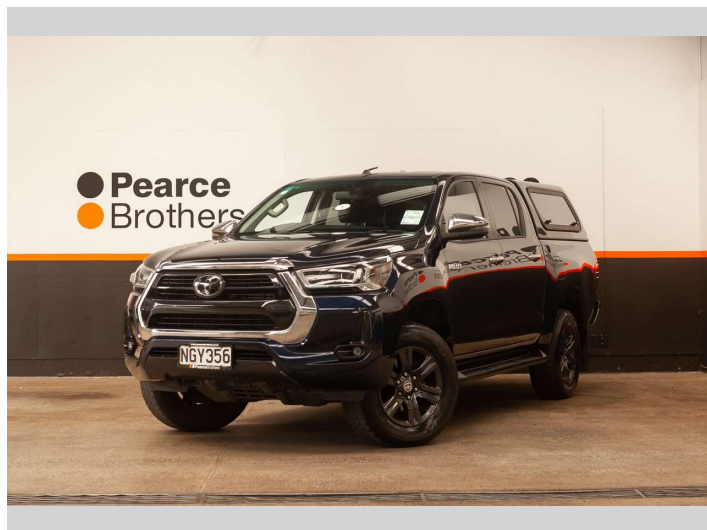

2021 Toyota Hilux SR5, FACELIFT, CANOPY

Purchase Price **\$34,990**
Includes GST, Registration & Licensing

Finance may be available on this vehicle. Ask one of our friendly staff for more information.

Gain peace of mind with Mechanical Breakdown Insurance. **Ask us how.**

Body Style
4 door, Ute

Odometer
138,900 km

Engine
2755 cc, Internal Combustion

Fuel Type
Diesel

Transmission
Automatic

Wheels
-

VIN
MR0AA3DD500052631

Interior
-