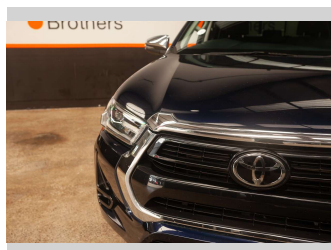

2021 Toyota Hilux SR5, FACELIFT, CANOPY

Purchase Price **\$34,990**
Includes GST, Registration & Licensing

Finance may be available on this vehicle. Ask one of our friendly staff for more information.

Gain peace of mind with Mechanical Breakdown Insurance. **Ask us how.**

Body Style
4 door, Ute

Odometer
138,900 km

Engine
2755 cc, Internal Combustion

Fuel Type
Diesel

Transmission
Automatic

Wheels
-

VIN
MR0AA3DD500052631

Interior
-