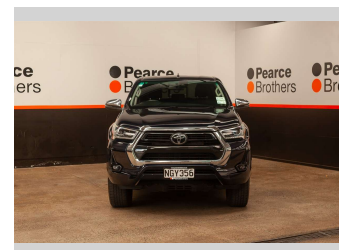

2021 Toyota Hilux SR5, FACELIFT, CANOPY

Purchase Price **\$34,990**
Includes GST, Registration & Licensing

Finance may be available on this vehicle. Ask one of our friendly staff for more information.

Gain peace of mind with Mechanical Breakdown Insurance. **Ask us how.**

Body Style
4 door, Ute

Odometer
138,900 km

Engine
2755 cc, Internal Combustion

Fuel Type
Diesel

Transmission
Automatic

Wheels
-

VIN
MR0AA3DD500052631

Interior
-