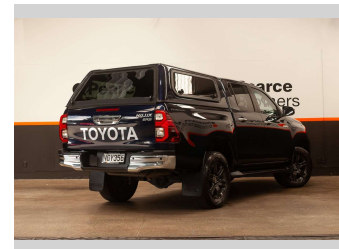

2021 Toyota Hilux SR5, FACELIFT, CANOPY

Purchase Price **\$34,990**
Includes GST, Registration & Licensing

Finance may be available on this vehicle. Ask one of our friendly staff for more information.

Gain peace of mind with Mechanical Breakdown Insurance. **Ask us how.**

Body Style
4 door, Ute

Odometer
138,900 km

Engine
2755 cc, Internal Combustion

Fuel Type
Diesel

Transmission
Automatic

Wheels
-

VIN
MR0AA3DD500052631

Interior
-