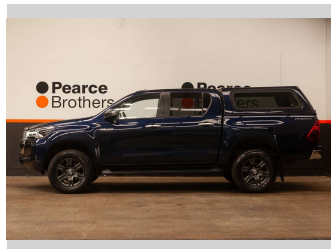

2021 Toyota Hilux SR5, FACELIFT, CANOPY

Purchase Price **\$34,990**
Includes GST, Registration & Licensing

Finance may be available on this vehicle. Ask one of our friendly staff for more information.

Gain peace of mind with Mechanical Breakdown Insurance. **Ask us how.**

Body Style
4 door, Ute

Odometer
138,900 km

Engine
2755 cc, Internal Combustion

Fuel Type
Diesel

Transmission
Automatic

Wheels
-

VIN
MR0AA3DD500052631

Interior
-

Safety
-

Reg No.
NGY356

Ext Colour
Blue

History
NZ New

Seats
5 seats

CO2 Emissions
-

Energy Economy
-

Stock ID: 27989