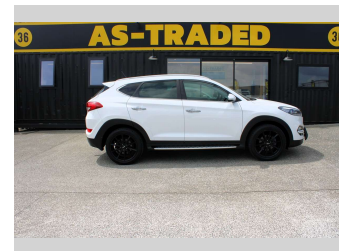

# 2016 Hyundai Tucson 2.0 CRDI ELITE 2.0D

**Purchase Price** **\$16,995**  
Includes GST, Registration & Licensing

Finance may be available on this vehicle. Ask one of our friendly staff for more information.

UDC  
New Zealand's Finance Company  
MARAC  
MEANS FINANCE

Gain peace of mind with Mechanical Breakdown Insurance. **Ask us how.**

autosure  
INSURANCE

**Top features**  
None Listed

Body Style  
**5 door, SUV**