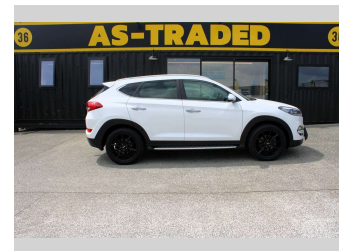

2016 Hyundai Tucson 2.0 CRDI ELITE 2.0D

Purchase Price **\$15,995**
Includes GST, Registration & Licensing

Finance may be available on this vehicle. Ask one of our friendly staff for more information.

UDC
New Zealand's Finance Company
MARAC
MEANS FINANCE

Gain peace of mind with Mechanical Breakdown Insurance. **Ask us how.**

autosure
INSURANCE

Top features
None Listed

Body Style
5 door, SUV

Odometer
159,165 km

Engine
1995 cc, Internal Combustion

Fuel Type
Diesel