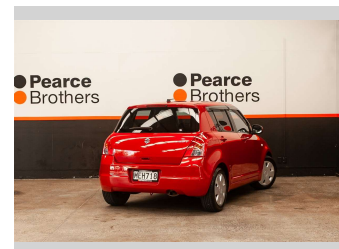

2010 Suzuki Swift 1.2 AUTO LOW KM'S

Purchase Price **\$7,990**
Includes GST, Registration & Licensing

Finance may be available on this vehicle. Ask one of our friendly staff for more information.

Gain peace of mind with Mechanical Breakdown Insurance. **Ask us how.**

Body Style
Hatchback

Odometer
90,922 km

Engine
1240 cc, Internal Combustion

Fuel Type
Petrol

Transmission
CVT

Wheels
-

VIN
7AT0GK0CX19574910

Interior
-