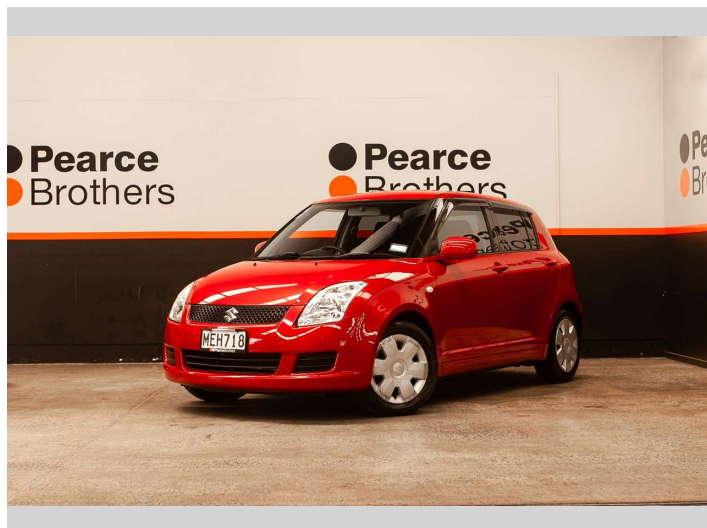

2010 Suzuki Swift 1.2 AUTO LOW KM'S

Purchase Price **\$7,990**
Includes GST, Registration & Licensing

Finance may be available on this vehicle. Ask one of our friendly staff for more information.

Gain peace of mind with Mechanical Breakdown Insurance. **Ask us how.**

Body Style
Hatchback

Odometer
90,922 km

Engine
1240 cc, Internal Combustion

Fuel Type
Petrol

Transmission
CVT

Wheels
-

VIN
7AT0GK0CX19574910

Interior
-

Safety
-

Reg No.
MEH718

Ext Colour
Red

History
Ex-Overseas

Seats
5 seats

CO2 Emissions
-

Energy Economy
-

Stock ID: 27794