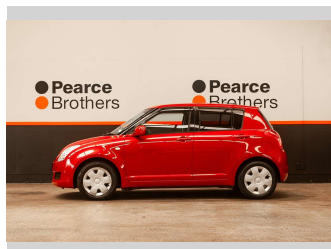

2010 Suzuki Swift 1.2 AUTO LOW KM'S

Purchase Price **\$7,990**
Includes GST, Registration & Licensing

Finance may be available on this vehicle. Ask one of our friendly staff for more information.

Gain peace of mind with Mechanical Breakdown Insurance. **Ask us how.**

Body Style
Hatchback

Odometer
90,922 km

Engine
1240 cc, Internal Combustion

Fuel Type
Petrol

Transmission
CVT

Wheels
-

VIN
7AT0GK0CX19574910

Interior
-