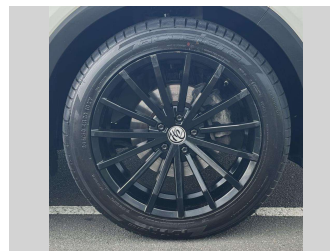

2017 Kia Sorento SXL 2.2 DIESEL 4WD

Purchase Price **\$28,975**
Includes GST, Registration & Licensing

Finance may be available on this vehicle. Ask one of our friendly staff for more information.

Gain peace of mind with Mechanical Breakdown Insurance. **Ask us how.**

Top features
None Listed

Body Style
5 door, SUV

Odometer
128,982 km

Engine
2199 cc, In-Line

Fuel Type
Diesel

Transmission
Automatic, 4WD

Wheels
-

VIN
KNAPH81BSH5323659

Interior
-

Safety
-

Reg No.
QUB971

Ext Colour
white

History
NZ New, 5 owners

Seats
7 seats

CO2 Emissions
-

Energy Economy
-