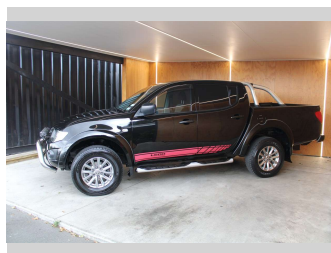

2013 Mitsubishi Triton GL, DIESEL, MANUAL, NUDGE

Purchase Price **\$14,990**
Includes GST, Registration & Licensing

Finance may be available on this vehicle. Ask one of our friendly staff for more information.

Body Style
Ute

Odometer
240,507 km

Engine
2477 cc, Internal Combustion

Fuel Type
Diesel

Transmission
MANUAL

Wheels
-

VIN
MMAJNKA40ED003687

Interior
-

Safety
-

Reg No.
HEH444

Ext Colour
Black

History
NZ New

Seats
5 seats

CO2 Emissions
-

Energy Economy
-

Stock ID: 28483