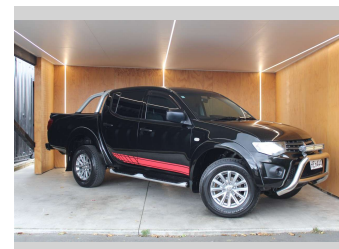

2013 Mitsubishi Triton GL, DIESEL, MANUAL, NUDGE

Purchase Price **\$14,990**
Includes GST, Registration & Licensing

Finance may be available on this vehicle. Ask one of our friendly staff for more information.

Body Style
Ute

Odometer
240,507 km

Engine
2477 cc, Internal Combustion

Fuel Type
Diesel

Transmission
MANUAL

Wheels
-

VIN
MMAJNKA40ED003687

Interior
-

Safety
-

Reg No.
HEH444

Ext Colour
Black

History
NZ New

Seats
5 seats

CO2 Emissions
-

Energy Economy
-

Stock ID: 28483