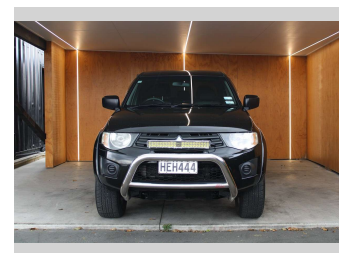

2013 Mitsubishi Triton GL, DIESEL, MANUAL, NUDGE

Purchase Price **\$14,990**
Includes GST, Registration & Licensing

Finance may be available on this vehicle. Ask one of our friendly staff for more information.

Body Style
Ute

Odometer
240,507 km

Engine
2477 cc, Internal Combustion

Fuel Type
Diesel

Transmission
MANUAL

Wheels
-

VIN
MMAJNKA40ED003687

Interior
-