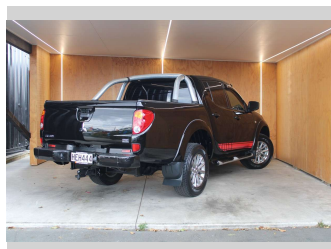

2013 Mitsubishi Triton GL, DIESEL, MANUAL, NUDGE

Purchase Price **\$14,990**
Includes GST, Registration & Licensing

Finance may be available on this vehicle. Ask one of our friendly staff for more information.

Body Style
Ute

Odometer
240,507 km

Engine
2477 cc, Internal Combustion

Fuel Type
Diesel

Transmission
MANUAL

Wheels
-

VIN
MMAJNKA40ED003687

Interior
-

Safety
-

Reg No.
HEH444

Ext Colour
Black

History
NZ New

Seats
5 seats

CO2 Emissions
-

Energy Economy
-

Stock ID: 28483