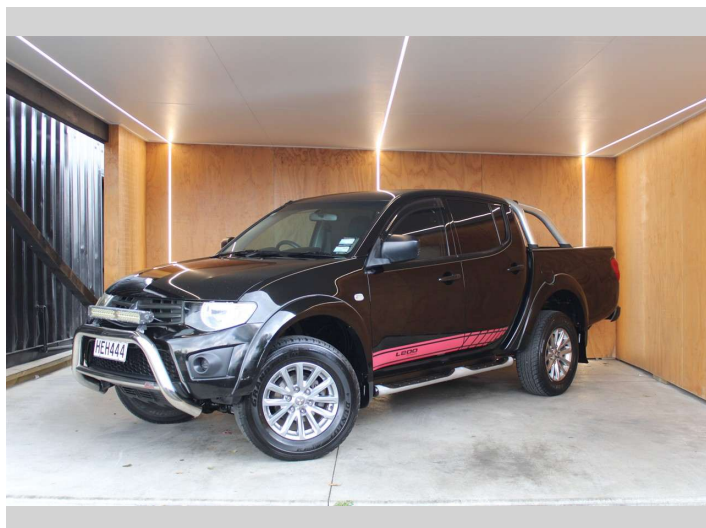

2013 Mitsubishi Triton GL, DIESEL, MANUAL, NUDGE

Purchase Price **\$14,990**
Includes GST, Registration & Licensing

Finance may be available on this vehicle. Ask one of our friendly staff for more information.

Body Style
Ute

Odometer
240,507 km

Engine
2477 cc, Internal Combustion

Fuel Type
Diesel

Transmission
MANUAL

Wheels
-

VIN
MMAJNKA40ED003687

Interior
-

Safety
-

Reg No.
HEH444

Ext Colour
Black

History
NZ New

Seats
5 seats

CO2 Emissions
-

Energy Economy
-

Stock ID: 28483