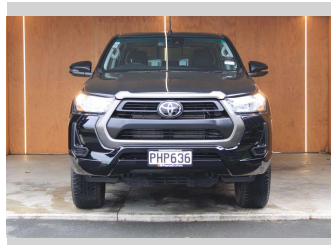

2022 Toyota Hilux SR TD DC 2.8DT

Purchase Price
Includes GST, Registration & Licensing

\$38,990

Finance may be available on this vehicle. Ask one of our friendly staff for more information.

UDC
New Zealand's Finance Company
MARAC
MEANS FINANCE

Gain peace of mind with Mechanical Breakdown Insurance. **Ask us how.**

autosure
INSURANCE

Top features

None Listed

Body Style
4 door, Ute

Odometer
49,115 km

Engine
2755 cc, Internal Combustion

Fuel Type
Diesel