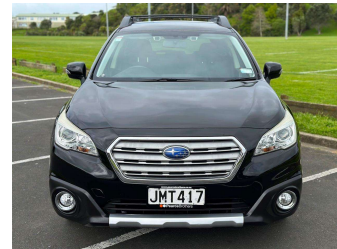

2015 Subaru Outback NZ NEW 2.5P/4WD

Purchase Price **\$12,975**
Includes GST, Registration & Licensing

Finance may be available on this vehicle. Ask one of our friendly staff for more information.

Gain peace of mind with Mechanical Breakdown Insurance. **Ask us how.**

Top features

None Listed

Body Style
5 door, Station Wagon

Odometer
196,685 km

Engine
2498 cc, In-Line

Fuel Type
Petrol

Transmission
Automatic, 4WD

Wheels
-

VIN
JF2BSXKX2FG0XXXXX

Interior
-

Safety

Based on 2023 UCSR rating for 14-20 models

Reg No.
-

Ext Colour
Black

History
NZ New

Seats
5 seats