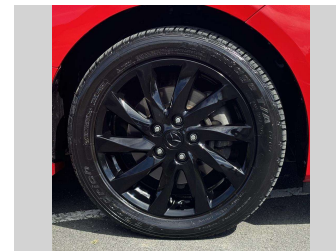

2011 Mazda Atenza 2.5L AUTO BLACKED OUT !!

Purchase Price **$13,975**
Includes GST, Registration & Licensing

Finance may be available on this vehicle. Ask one of our friendly staff for more information.

Gain peace of mind with Mechanical Breakdown Insurance. **Ask us how.**

Top features
None Listed

Body Style
5 door, Sedan

Odometer
97,891 km

Engine
2480 cc, In-Line

Fuel Type
Petrol

Transmission
Auto Tiptronic

Wheels
-

VIN
7AT0C139X20201306

Interior
-

Safety
-

Reg No.
NTB710

Ext Colour
Red

History
Ex-Overseas, 2 owners

Seats
5 seats

CO2 Emissions
-

Energy Economy
-

Stock ID: 32901

Pearce Brothers | Phone 09 2777 335 | Email natalia@pearcebrothers.co.nz
122 Great South Road, Papatoetoe, Auckland 2025, New Zealand
www.pearcebrothers.co.nz