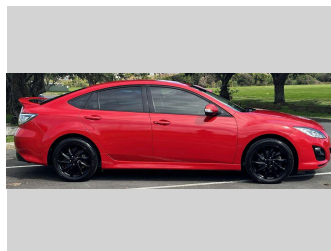

2011 Mazda Atenza 2.5L AUTO BLACKED OUT !!

Purchase Price **\$13,975**
Includes GST, Registration & Licensing

Finance may be available on this vehicle. Ask one of our friendly staff for more information.

Gain peace of mind with Mechanical Breakdown Insurance. **Ask us how.**

Top features
None Listed

Body Style
5 door, Sedan

Odometer
97,891 km

Engine
2480 cc, In-Line

Fuel Type
Petrol

Transmission
Auto Tiptronic

Wheels
-

VIN
7AT0C139X20201306

Interior
-

Safety
-

Reg No.
NTB710

Ext Colour
Red

History
Ex-Overseas, 2 owners

Seats
5 seats