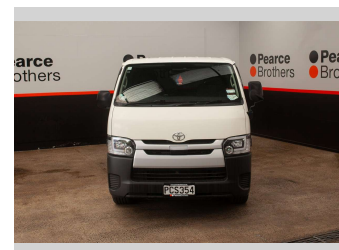

# 2018 Toyota Hiace DIESEL,AUTO,TIDY

**Purchase Price** **\$28,990**  
Includes GST, Registration & Licensing

Finance may be available on this vehicle. Ask one of our friendly staff for more information.

Gain peace of mind with Mechanical Breakdown Insurance. **Ask us how.**

**Top features**  
None Listed

Body Style  
**People Movers**

Odometer  
**120,862 km**

Engine  
**2759 cc, Internal Combustion**

Fuel Type  
**Diesel**