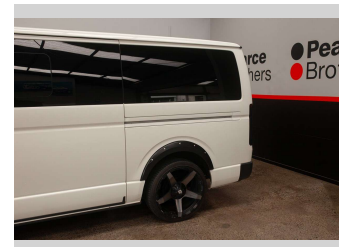

# 2018 Toyota Hiace DIESEL,AUTO,TIDY

**Purchase Price** **\$28,990**  
Includes GST, Registration & Licensing

Finance may be available on this vehicle. Ask one of our friendly staff for more information.

Gain peace of mind with Mechanical Breakdown Insurance. **Ask us how.**

**Top features**  
None Listed

Body Style  
**People Movers**

Odometer  
**120,862 km**

Engine  
**2759 cc, Internal Combustion**

Fuel Type  
**Diesel**