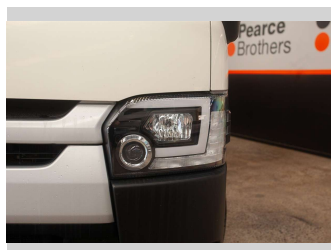

# 2018 Toyota Hiace DIESEL,AUTO,TIDY

**Purchase Price** **\$28,990**  
Includes GST, Registration & Licensing

Finance may be available on this vehicle. Ask one of our friendly staff for more information.

Gain peace of mind with Mechanical Breakdown Insurance. **Ask us how.**

**Top features**  
None Listed

Body Style  
**People Movers**

Odometer  
**120,862 km**

Engine  
**2759 cc, Internal Combustion**

Fuel Type  
**Diesel**