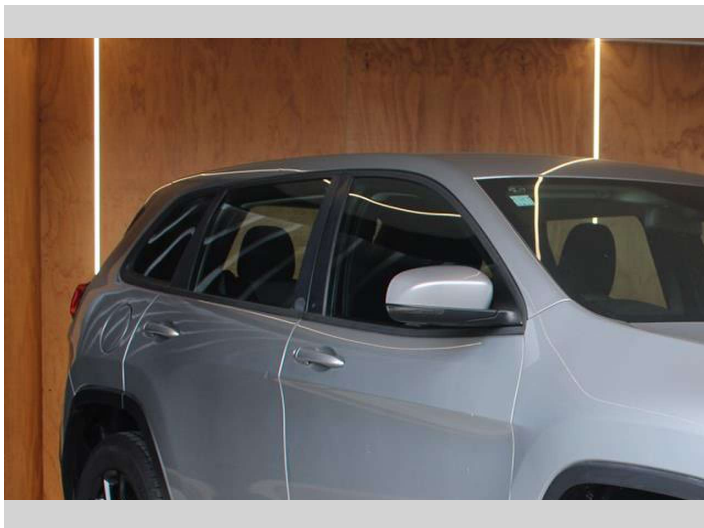

2016 Jeep CHEROKEE SPORT BLACKED OUT!!!

Purchase Price **\$12,990**
Includes GST, Registration & Licensing

Finance may be available on this vehicle. Ask one of our friendly staff for more information.

Gain peace of mind with Mechanical Breakdown Insurance. **Ask us how.**