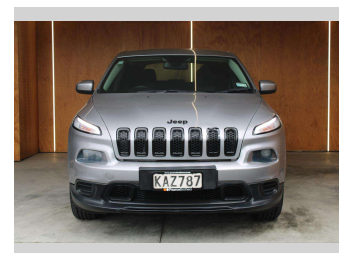

# 2016 Jeep CHEROKEE SPORT BLACKED OUT!!!

**Purchase Price** **\$11,990**  
Includes GST, Registration & Licensing

Finance may be available on this vehicle. Ask one of our friendly staff for more information.