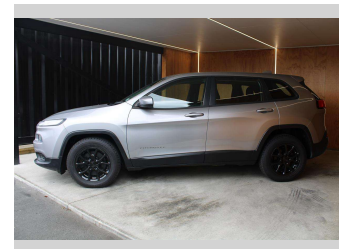

# 2016 Jeep CHEROKEE SPORT BLACKED OUT!!!

**Purchase Price** **\$11,990**  
Includes GST, Registration & Licensing

Finance may be available on this vehicle. Ask one of our friendly staff for more information.

Gain peace of mind with Mechanical Breakdown Insurance. **Ask us how.**

**Top features**  
None Listed

Body Style  
**5 door, SUV**

Odometer  
**235,036 km**

Engine  
**2360 cc, Internal Combustion**

Fuel Type  
**Petrol**