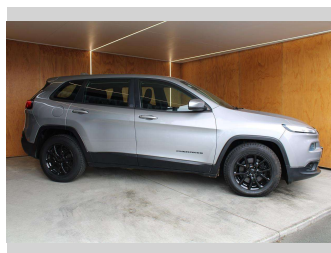

# 2016 Jeep CHEROKEE SPORT BLACKED OUT!!!

**Purchase Price** **\$11,990**  
Includes GST, Registration & Licensing

Finance may be available on this vehicle. Ask one of our friendly staff for more information.

Gain peace of mind with Mechanical Breakdown Insurance. **Ask us how.**

**Top features**  
None Listed

Body Style  
**5 door, SUV**

Odometer  
**235,036 km**

Engine  
**2360 cc, Internal Combustion**

Fuel Type  
**Petrol**