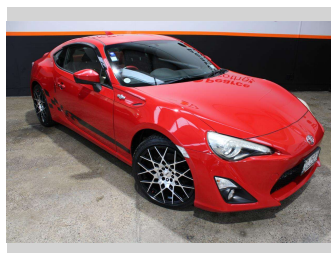

2012 Toyota 86 GT COUPE, 18" ORBIT MAGS

Purchase Price **\$16,990**
Includes GST, Registration & Licensing

Finance may be available on this vehicle. Ask one of our friendly staff for more information.

Gain peace of mind with Mechanical Breakdown Insurance. **Ask us how.**

Body Style
Coupe

Odometer
116,834 km

Engine
1998 cc, Internal Combustion

Fuel Type
Petrol

Transmission
Automatic

Wheels
-

VIN
7AT0H65RX2302ZZZZ

Interior
-