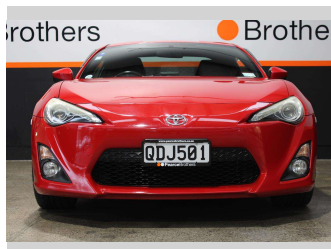

2012 Toyota 86 GT COUPE, 18" ORBIT MAGS

Purchase Price **\$16,990**
Includes GST, Registration & Licensing

Finance may be available on this vehicle. Ask one of our friendly staff for more information.

Gain peace of mind with Mechanical Breakdown Insurance. **Ask us how.**

Body Style
Coupe

Odometer
116,834 km

Engine
1998 cc, Internal Combustion

Fuel Type
Petrol

Transmission
Automatic

Wheels
-

VIN
7AT0H65RX2302ZZZZ

Interior
-