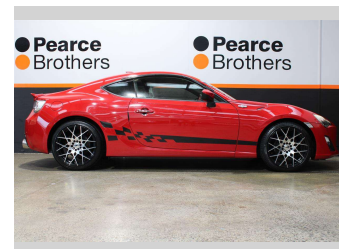

2012 Toyota 86 GT COUPE, 18" ORBIT MAGS

Purchase Price **\$16,990**
Includes GST, Registration & Licensing

Finance may be available on this vehicle. Ask one of our friendly staff for more information.

Gain peace of mind with Mechanical Breakdown Insurance. **Ask us how.**

Body Style
Coupe

Odometer
116,834 km

Engine
1998 cc, Internal Combustion

Fuel Type
Petrol

Transmission
Automatic

Wheels
-

VIN
7AT0H65RX2302ZZZZ

Interior
-