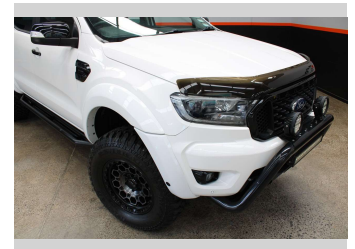

2020 Ford Ranger FX4 MONSTERED ON KMC

Purchase Price **\$34,990**
Includes GST, Registration & Licensing

Finance may be available on this vehicle. Ask one of our friendly staff for more information.

Gain peace of mind with Mechanical Breakdown Insurance. **Ask us how.**

Body Style
4 door, Ute

Odometer
84,567 km

Engine
1996 cc, Internal Combustion

Fuel Type
Diesel

Transmission
Automatic

Wheels
-

VIN
MPBUMFF60KX26ZZZZ

Interior
-