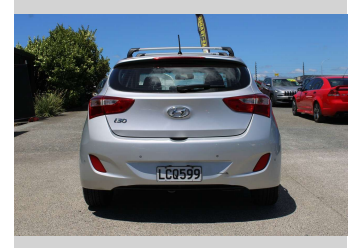

2017 Hyundai I30 2.0 AUTO HATCH "PRICED TO

Purchase Price **\$4,950**
Includes GST, Registration & Licensing

Finance may be available on this vehicle. Ask one of our friendly staff for more information.

Gain peace of mind with Mechanical Breakdown Insurance. **Ask us how.**

Top features
None Listed

Body Style
Hatchback

Odometer
281,455 km

Engine
1990 cc, Internal Combustion

Fuel Type
Petrol

Transmission
Automatic