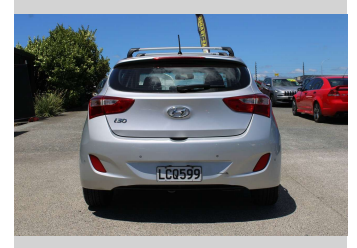

2017 Hyundai I30 2.0 AUTO HATCH "PRICED TO

Purchase Price **\$5,995**
Includes GST, Registration & Licensing

Finance may be available on this vehicle. Ask one of our friendly staff for more information.

Gain peace of mind with Mechanical Breakdown Insurance. **Ask us how.**

Top features
None Listed

Body Style
Hatchback

Odometer
281,455 km

Engine
1990 cc, Internal Combustion

Fuel Type
Petrol

Transmission
Automatic