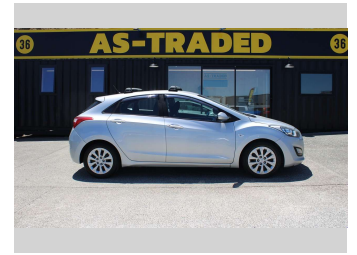

2017 Hyundai I30 2.0 AUTO HATCH "PRICED TO

Purchase Price **\$5,995**
Includes GST, Registration & Licensing

Finance may be available on this vehicle. Ask one of our friendly staff for more information.

Gain peace of mind with Mechanical Breakdown Insurance. **Ask us how.**

Top features
None Listed

Body Style
Hatchback

Odometer
281,455 km

Engine
1990 cc, Internal Combustion

Fuel Type
Petrol

Transmission
Automatic