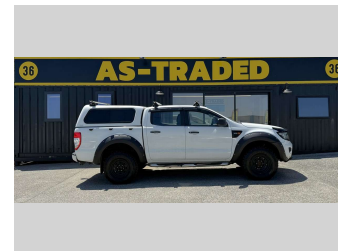

2014 Ford Ranger 3.2TD XL DC W/S 4X2

Purchase Price **\$18,990**
Includes GST, Registration & Licensing

Finance may be available on this vehicle. Ask one of our friendly staff for more information.

Gain peace of mind with Mechanical Breakdown Insurance. **Ask us how.**

Top features

- » Canopy
- » Flares
- » Roof Racks
- » Towbar

Body Style
Ute

Odometer
199,433 km

Engine
3199 cc, Internal Combustion

Fuel Type
Diesel

Transmission
MANUAL

Wheels
-