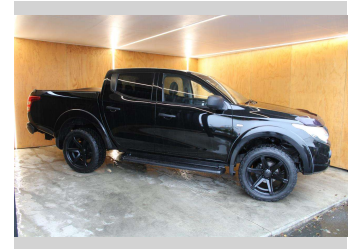

# 2016 Mitsubishi Triton GLXR BRAND NEW 20 INCH

**Purchase Price** **\$22,990**  
Includes GST, Registration & Licensing

Finance may be available on this vehicle. Ask one of our friendly staff for more information.

Gain peace of mind with Mechanical Breakdown Insurance. **Ask us how.**

**Top features**  
None Listed

Body Style  
**4 door, Ute**

Odometer  
**110,378 km**

Engine  
**2442 cc, Internal Combustion**

Fuel Type  
**Diesel**