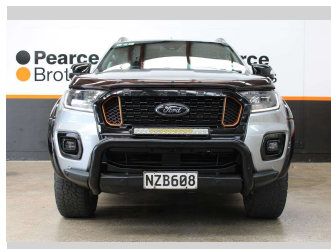

2021 Ford Ranger WILDTRAK X 2.0D BI-TURBO 4WD

Purchase Price **\$40,990**
Includes GST, Registration & Licensing

Finance may be available on this vehicle. Ask one of our friendly staff for more information.

Body Style
4 door, Ute

Odometer
141,744 km

Engine
1996 cc, Internal Combustion

Fuel Type
Diesel

Transmission
Automatic

Wheels
-

VIN
MPBUMFF60MX367058

Interior
-