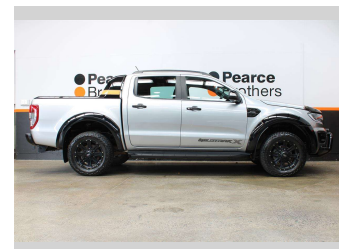

2021 Ford Ranger WILDTRAK X 2.0D BI-TURBO 4WD

Purchase Price **\$40,990**
Includes GST, Registration & Licensing

Finance may be available on this vehicle. Ask one of our friendly staff for more information.

Body Style
4 door, Ute

Odometer
141,744 km

Engine
1996 cc, Internal Combustion

Fuel Type
Diesel

Transmission
Automatic

Wheels
-

VIN
MPBUMFF60MX367058

Interior
-