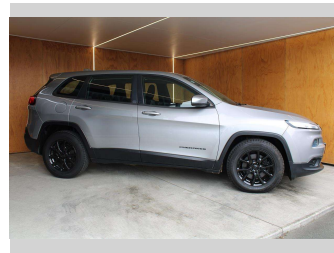

# 2016 Jeep CHEROKEE SPORT BLACKED OUT!!!

**Purchase Price** **\$10,990**  
Includes GST, Registration & Licensing

Finance may be available on this vehicle. Ask one of our friendly staff for more information.

Gain peace of mind with Mechanical Breakdown Insurance. **Ask us how.**

**Top features**  
None Listed

**Body Style**  
5 door, SUV

**Odometer**  
235,036 km

**Engine**  
2360 cc, Internal Combustion

**Fuel Type**  
Petrol