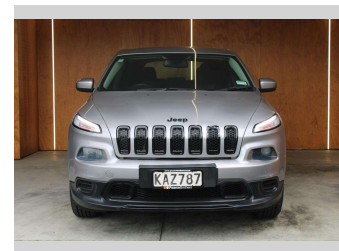

2016 Jeep CHEROKEE SPORT BLACKED OUT!!!

Purchase Price **\$10,990**
Includes GST, Registration & Licensing

Finance may be available on this vehicle. Ask one of our friendly staff for more information.

Gain peace of mind with Mechanical Breakdown Insurance. **Ask us how.**

Top features
None Listed

Body Style
5 door, SUV

Odometer
235,036 km

Engine
2360 cc, Internal Combustion

Fuel Type
Petrol

Transmission
Automatic

Wheels
-

VIN
1C4PJLEB5FW63XXXX