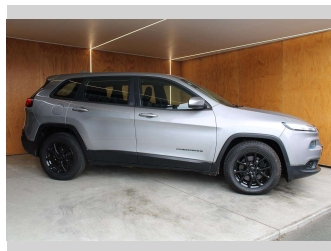

2016 Jeep CHEROKEE SPORT BLACKED OUT!!!

Purchase Price **\$10,990**
Includes GST, Registration & Licensing

Finance may be available on this vehicle. Ask one of our friendly staff for more information.

Gain peace of mind with Mechanical Breakdown Insurance. **Ask us how.**

Top features
None Listed

Body Style
5 door, SUV

Odometer
235,036 km

Engine
2360 cc, Internal Combustion

Fuel Type
Petrol

Transmission
Automatic

Wheels
-

VIN
1C4PJLEB5FW63XXXX