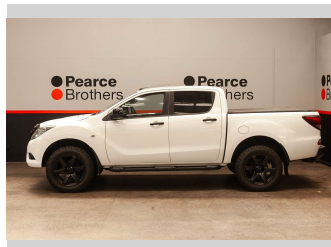

2016 Mazda BT-50 GSX, 20" MAGS, BLACKED OUT

Purchase Price **\$19,990**
Includes GST, Registration & Licensing

Finance may be available on this vehicle. Ask one of our friendly staff for more information.

Body Style
4 door, Ute

Odometer
223,684 km

Engine
3198 cc, Internal Combustion

Fuel Type
Diesel

Transmission
Automatic

Wheels
-

VIN
MM0UR0YF10051ZZZZ

Interior
-

Safety
-

Reg No.
JPJ185

Ext Colour
White

History
NZ New

Seats
5 seats

CO2 Emissions
-

Energy Economy
-

Stock ID: 27734