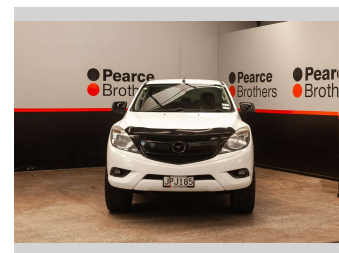

2016 Mazda BT-50 GSX, 20" MAGS, BLACKED OUT

Purchase Price **\$19,990**
Includes GST, Registration & Licensing

Finance may be available on this vehicle. Ask one of our friendly staff for more information.

Body Style
4 door, Ute

Odometer
223,684 km

Engine
3198 cc, Internal Combustion

Fuel Type
Diesel

Transmission
Automatic

Wheels
-

VIN
MM0UR0YF10051ZZZZ

Interior
-

Safety
-

Reg No.
JPJ185

Ext Colour
White

History
NZ New

Seats
5 seats

CO2 Emissions
-

Energy Economy
-

Stock ID: 27734