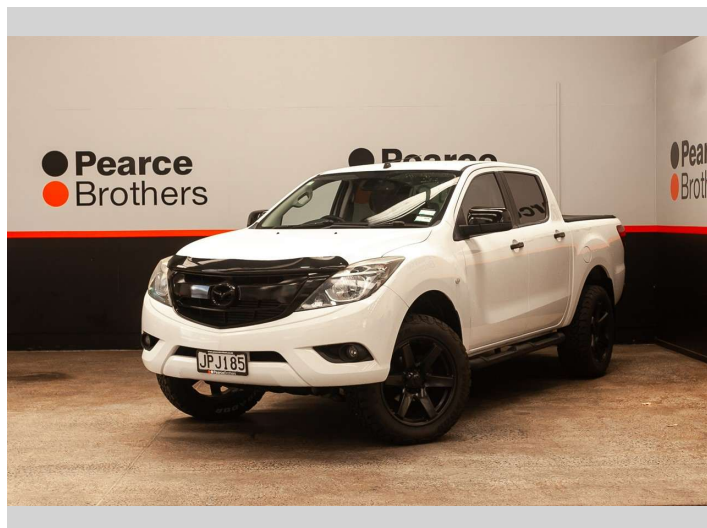

2016 Mazda BT-50 GSX, 20" MAGS, BLACKED OUT

Purchase Price **\$19,990**
Includes GST, Registration & Licensing

Finance may be available on this vehicle. Ask one of our friendly staff for more information.

Body Style
4 door, Ute

Odometer
223,684 km

Engine
3198 cc, Internal Combustion

Fuel Type
Diesel

Transmission
Automatic

Wheels
-

VIN
MM0UR0YF10051ZZZZ

Interior
-

Safety
-

Reg No.
JPJ185

Ext Colour
White

History
NZ New

Seats
5 seats

CO2 Emissions
-

Energy Economy
-

Stock ID: 27734