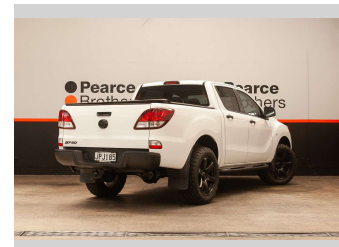

2016 Mazda BT-50 GSX, 20" MAGS, BLACKED OUT

Purchase Price **\$19,990**
Includes GST, Registration & Licensing

Finance may be available on this vehicle. Ask one of our friendly staff for more information.

Body Style
4 door, Ute

Odometer
223,684 km

Engine
3198 cc, Internal Combustion

Fuel Type
Diesel

Transmission
Automatic

Wheels
-

VIN
MM0UR0YF10051ZZZZ

Interior
-

Safety
-

Reg No.
JPJ185

Ext Colour
White

History
NZ New

Seats
5 seats

CO2 Emissions
-

Energy Economy
-

Stock ID: 27734