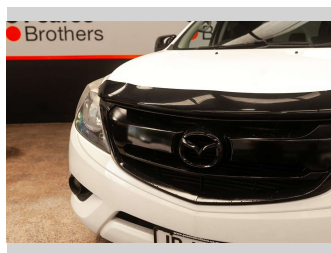

2016 Mazda BT-50 GSX, 20" MAGS, BLACKED OUT

Purchase Price **\$19,990**
Includes GST, Registration & Licensing

Finance may be available on this vehicle. Ask one of our friendly staff for more information.

Body Style
4 door, Ute

Odometer
223,684 km

Engine
3198 cc, Internal Combustion

Fuel Type
Diesel

Transmission
Automatic

Wheels
-

VIN
MM0UR0YF10051ZZZZ

Interior
-