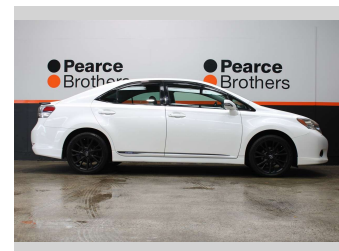

2009 Lexus Hs250h HYRBID, BLACKED OUT

Purchase Price **\$9,990**
Includes GST, Registration & Licensing

Finance may be available on this vehicle. Ask one of our friendly staff for more information.

Gain peace of mind with Mechanical Breakdown Insurance. **Ask us how.**

Top features
None Listed

Body Style
Sedan

Odometer
134,766 km

Engine
2362 cc, Hybrid

Fuel Type
Petrol

Transmission
Automatic

Wheels
-

VIN
7AT0B01CX22007315

Interior
-

Safety
-

Reg No.
PPT284

Ext Colour
White

History
Ex-Overseas

Seats
5 seats

CO2 Emissions
-

Energy Economy
-