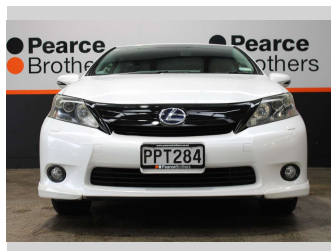

2009 Lexus Hs250h HYRBID, BLACKED OUT

Purchase Price **\$9,990**
Includes GST, Registration & Licensing

Finance may be available on this vehicle. Ask one of our friendly staff for more information.

Gain peace of mind with Mechanical Breakdown Insurance. **Ask us how.**

Top features
None Listed

Body Style
Sedan

Odometer
134,766 km

Engine
2362 cc, Hybrid

Fuel Type
Petrol

Transmission
Automatic

Wheels
-

VIN
7AT0B01CX22007315

Interior
-

Safety
-

Reg No.
PPT284

Ext Colour
White

History
Ex-Overseas

Seats
5 seats

CO2 Emissions
-

Energy Economy
-