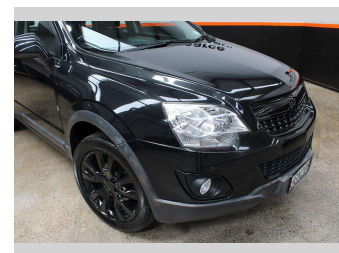

# 2015 Holden Captiva LTZ, LEATHER, GLOSS

**Purchase Price** **\$10,990**  
Includes GST, Registration & Licensing

Finance may be available on this vehicle. Ask one of our friendly staff for more information.

Body Style  
**4 door, Wagon**

Odometer  
**98,927 km**

Engine  
**2384 cc, Internal Combustion**

Fuel Type  
**Petrol**

Transmission  
**Automatic**

Wheels  
-

VIN  
**KL3DA26U9FB061525**

Interior  
-