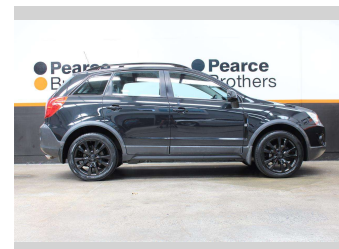

# 2015 Holden Captiva LTZ, LEATHER, GLOSS

**Purchase Price** **\$10,990**  
Includes GST, Registration & Licensing

Finance may be available on this vehicle. Ask one of our friendly staff for more information.

Body Style  
**4 door, Wagon**

Odometer  
**98,927 km**

Engine  
**2384 cc, Internal Combustion**

Fuel Type  
**Petrol**

Transmission  
**Automatic**

Wheels  
-

VIN  
**KL3DA26U9FB061525**

Interior  
-