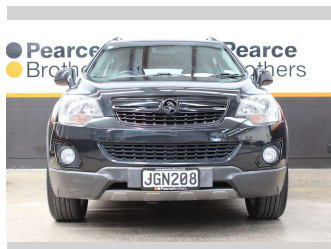

# 2015 Holden Captiva LTZ, LEATHER, GLOSS

**Purchase Price** **\$10,990**  
Includes GST, Registration & Licensing

Finance may be available on this vehicle. Ask one of our friendly staff for more information.

Body Style  
**4 door, Wagon**

Odometer  
**98,927 km**

Engine  
**2384 cc, Internal Combustion**

Fuel Type  
**Petrol**

Transmission  
**Automatic**

Wheels  
-

VIN  
**KL3DA26U9FB061525**

Interior  
-