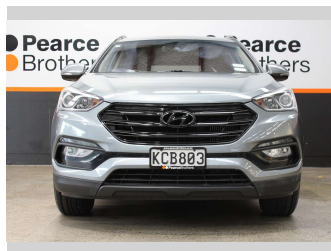

# 2016 Hyundai Santa Fe 2.2D ELITE 7 SEATER SUV

**Purchase Price** **\$12,990**  
Includes GST, Registration & Licensing

Finance may be available on this vehicle. Ask one of our friendly staff for more information.