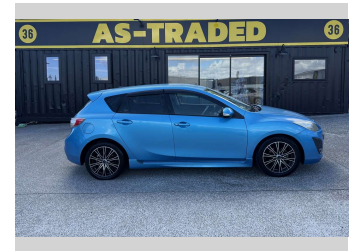

# 2010 Mazda Axela 2.0 AUTO, ALLOYS!

Purchase Price

**\$7,990**

Includes GST, Registration & Licensing

Finance may be available on this vehicle. Ask one of our friendly staff for more information.

Gain peace of mind with Mechanical Breakdown Insurance. **Ask us how.**

## Top features

- » Air Conditioning
- » Alloys
- » Alloys
- » Monsoon Guard
- » Towbar

Body Style

**Hatchback**

Odometer

**150,073 km**

Engine

**1998 cc, Internal Combustion**

Fuel Type

**Petrol**

Transmission

**Automatic**

Wheels

-

VIN

**7AT0C13JX20111998**