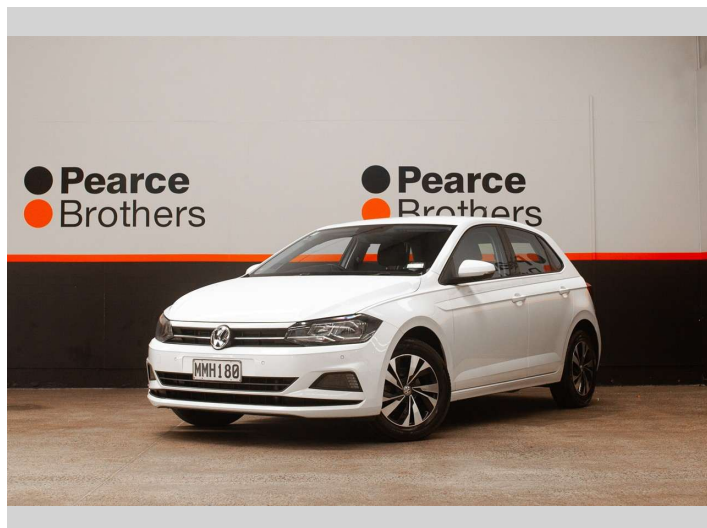

2019 Volkswagen POLO TSI, 70KW, 1.0L PETROL

Purchase Price **\$15,990**
Includes GST, Registration & Licensing

Finance may be available on this vehicle. Ask one of our friendly staff for more information.

Body Style
5 door, Hatchback

Odometer
81,130 km

Engine
999 cc, Internal Combustion

Fuel Type
Petrol

Transmission
Automatic

Wheels
-

VIN
WVWZZZAWZKU079794

Interior
-