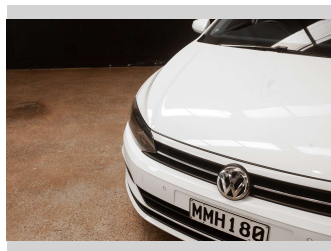

2019 Volkswagen POLO TSI, 70KW, 1.0L PETROL

Purchase Price **\$15,990**
Includes GST, Registration & Licensing

Finance may be available on this vehicle. Ask one of our friendly staff for more information.