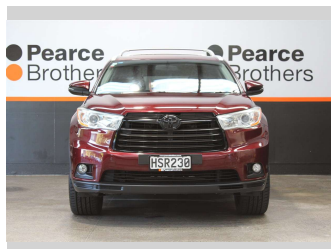

2014 Toyota HIGHLANDER GXL 3.5P 4WD 22" MAGS

Purchase Price **\$27,990**
Includes GST, Registration & Licensing

Finance may be available on this vehicle. Ask one of our friendly staff for more information.

Body Style
5 door, Wagon

Odometer
150,158 km

Engine
3456 cc, Internal Combustion

Fuel Type
Petrol

Transmission
Automatic

Wheels
-

VIN
5TDBK3FHX0S088585

Interior
-