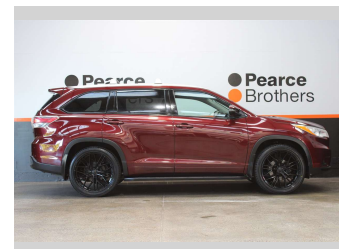

2014 Toyota HIGHLANDER GXL 3.5P 4WD 22" MAGS

Purchase Price **\$27,990**
Includes GST, Registration & Licensing

Finance may be available on this vehicle. Ask one of our friendly staff for more information.

Body Style
5 door, Wagon

Odometer
150,158 km

Engine
3456 cc, Internal Combustion

Fuel Type
Petrol

Transmission
Automatic

Wheels
-

VIN
5TDBK3FHX0S088585

Interior
-