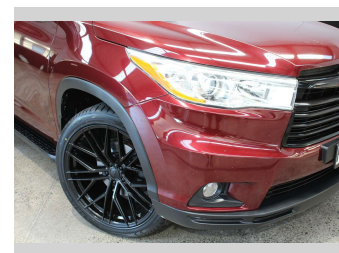

2014 Toyota HIGHLANDER GXL 3.5P 4WD 22" MAGS

Purchase Price **\$27,990**
Includes GST, Registration & Licensing

Finance may be available on this vehicle. Ask one of our friendly staff for more information.

Body Style
5 door, Wagon

Odometer
150,158 km

Engine
3456 cc, Internal Combustion

Fuel Type
Petrol

Transmission
Automatic

Wheels
-

VIN
5TDBK3FHX0S088585

Interior
-