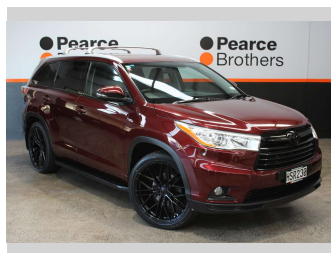

2014 Toyota HIGHLANDER GXL 3.5P 4WD 22" MAGS

Purchase Price **\$27,990**
Includes GST, Registration & Licensing

Finance may be available on this vehicle. Ask one of our friendly staff for more information.

Body Style
5 door, Wagon

Odometer
150,158 km

Engine
3456 cc, Internal Combustion

Fuel Type
Petrol

Transmission
Automatic

Wheels
-

VIN
5TDBK3FHX0S088585

Interior
-